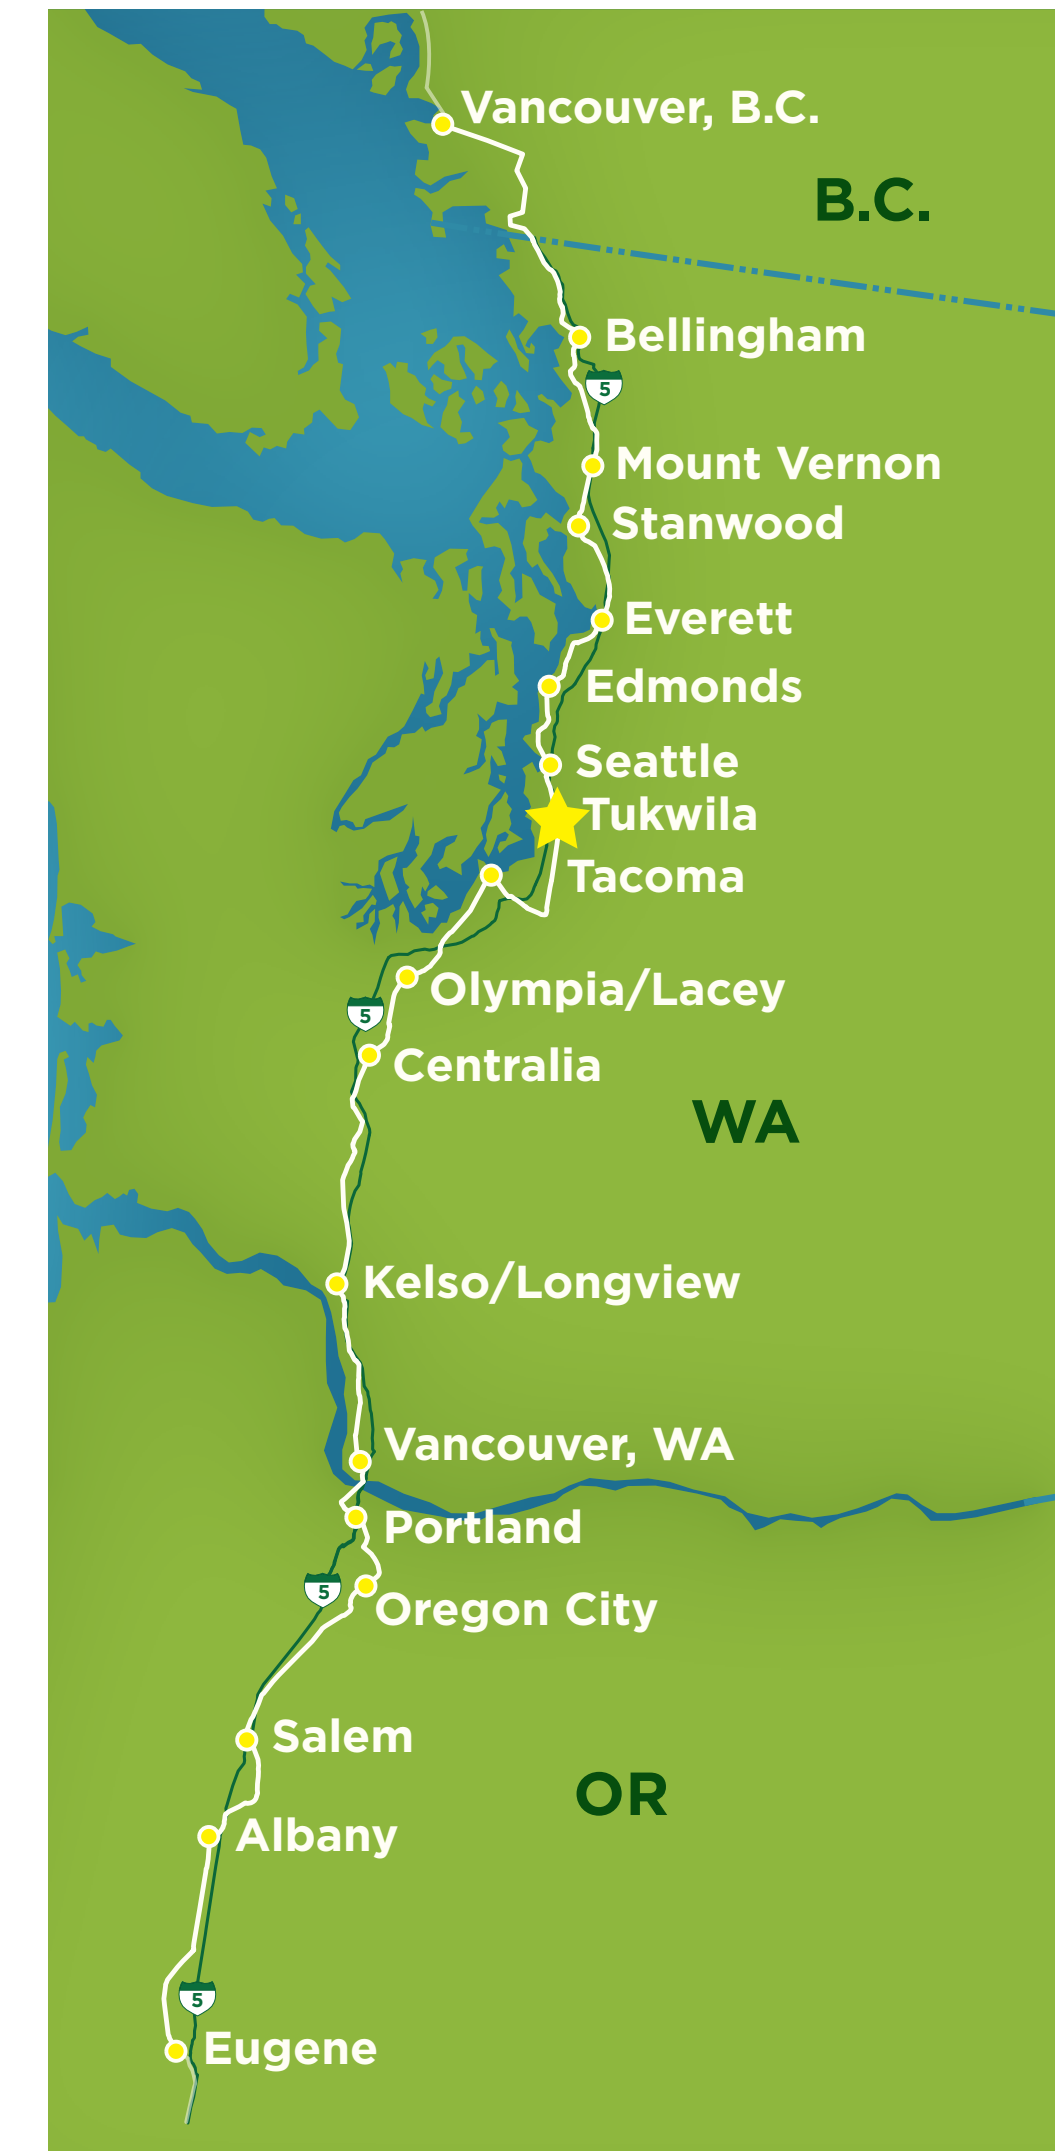

Flying in or out of Sea-Tac International Airport? CONNECT TO YOUR PLANE BY TRAIN

The Tukwila Train Station at 7301 Longacres Way is only a few miles from Sea-Tac International Airport. Let Amtrak Cascades trains take you between one of 17 Pacific Northwest cities and Tukwila Station. Then take a taxi or Metro Transit and Link Light Rail for the 4 mile hop to the airport's Main Terminal.

Amtrak Cascades Daily Schedule for Tukwila Station

TRAIN NUMBER	FROM	TIME AT TUKWILA STATION	TO
501	Seattle	7:39 am	Tacoma, Olympia/Lacey, Centralia, Kelso/Longview, Vancouver WA, Portland
500/502	Eugene, Albany, Salem, Oregon City, Portland, Vancouver WA, Kelso/Longview, Centralia, Olympia/Lacey, Tacoma	11:22 am	Seattle
513	Vancouver, B.C., Bellingham, Mount Vernon, Stanwood, Everett, Edmonds, Seattle	11:29 am	Tacoma, Olympia/Lacey, Centralia, Kelso/Longview, Vancouver WA, Portland
507	Seattle	2:24 pm	Tacoma, Olympia/Lacey, Centralia, Kelso/Longview, Vancouver WA, Portland, Oregon City, Salem, Albany, Eugene
504/506	Portland, Vancouver WA, Kelso/Longview, Centralia, Olympia/Lacey, Tacoma	3:02 pm	Seattle
509	Seattle	6:19 pm	Tacoma, Olympia/Lacey, Centralia, Kelso/Longview, Vancouver WA, Portland
516	Portland, Vancouver WA, Kelso/Longview, Centralia, Olympia/Lacey, Tacoma	5:52 pm	Seattle, Edmonds, Everett, Stanwood, Mount Vernon, Bellingham, Vancouver, B.C.
508	Eugene, Albany, Salem, Oregon City, Portland, Vancouver WA, Kelso/Longview, Centralia, Olympia/Lacey, Tacoma	9:52 pm	Seattle

For real-time Amtrak Cascades train schedule information, go to www.AmtrakCascades.com or call (800) USA-RAIL (872-7245)

Travel Connections to Sea-Tac International Airport

Tukwila Station and Sea-Tac International Airport are only 4.4 miles apart